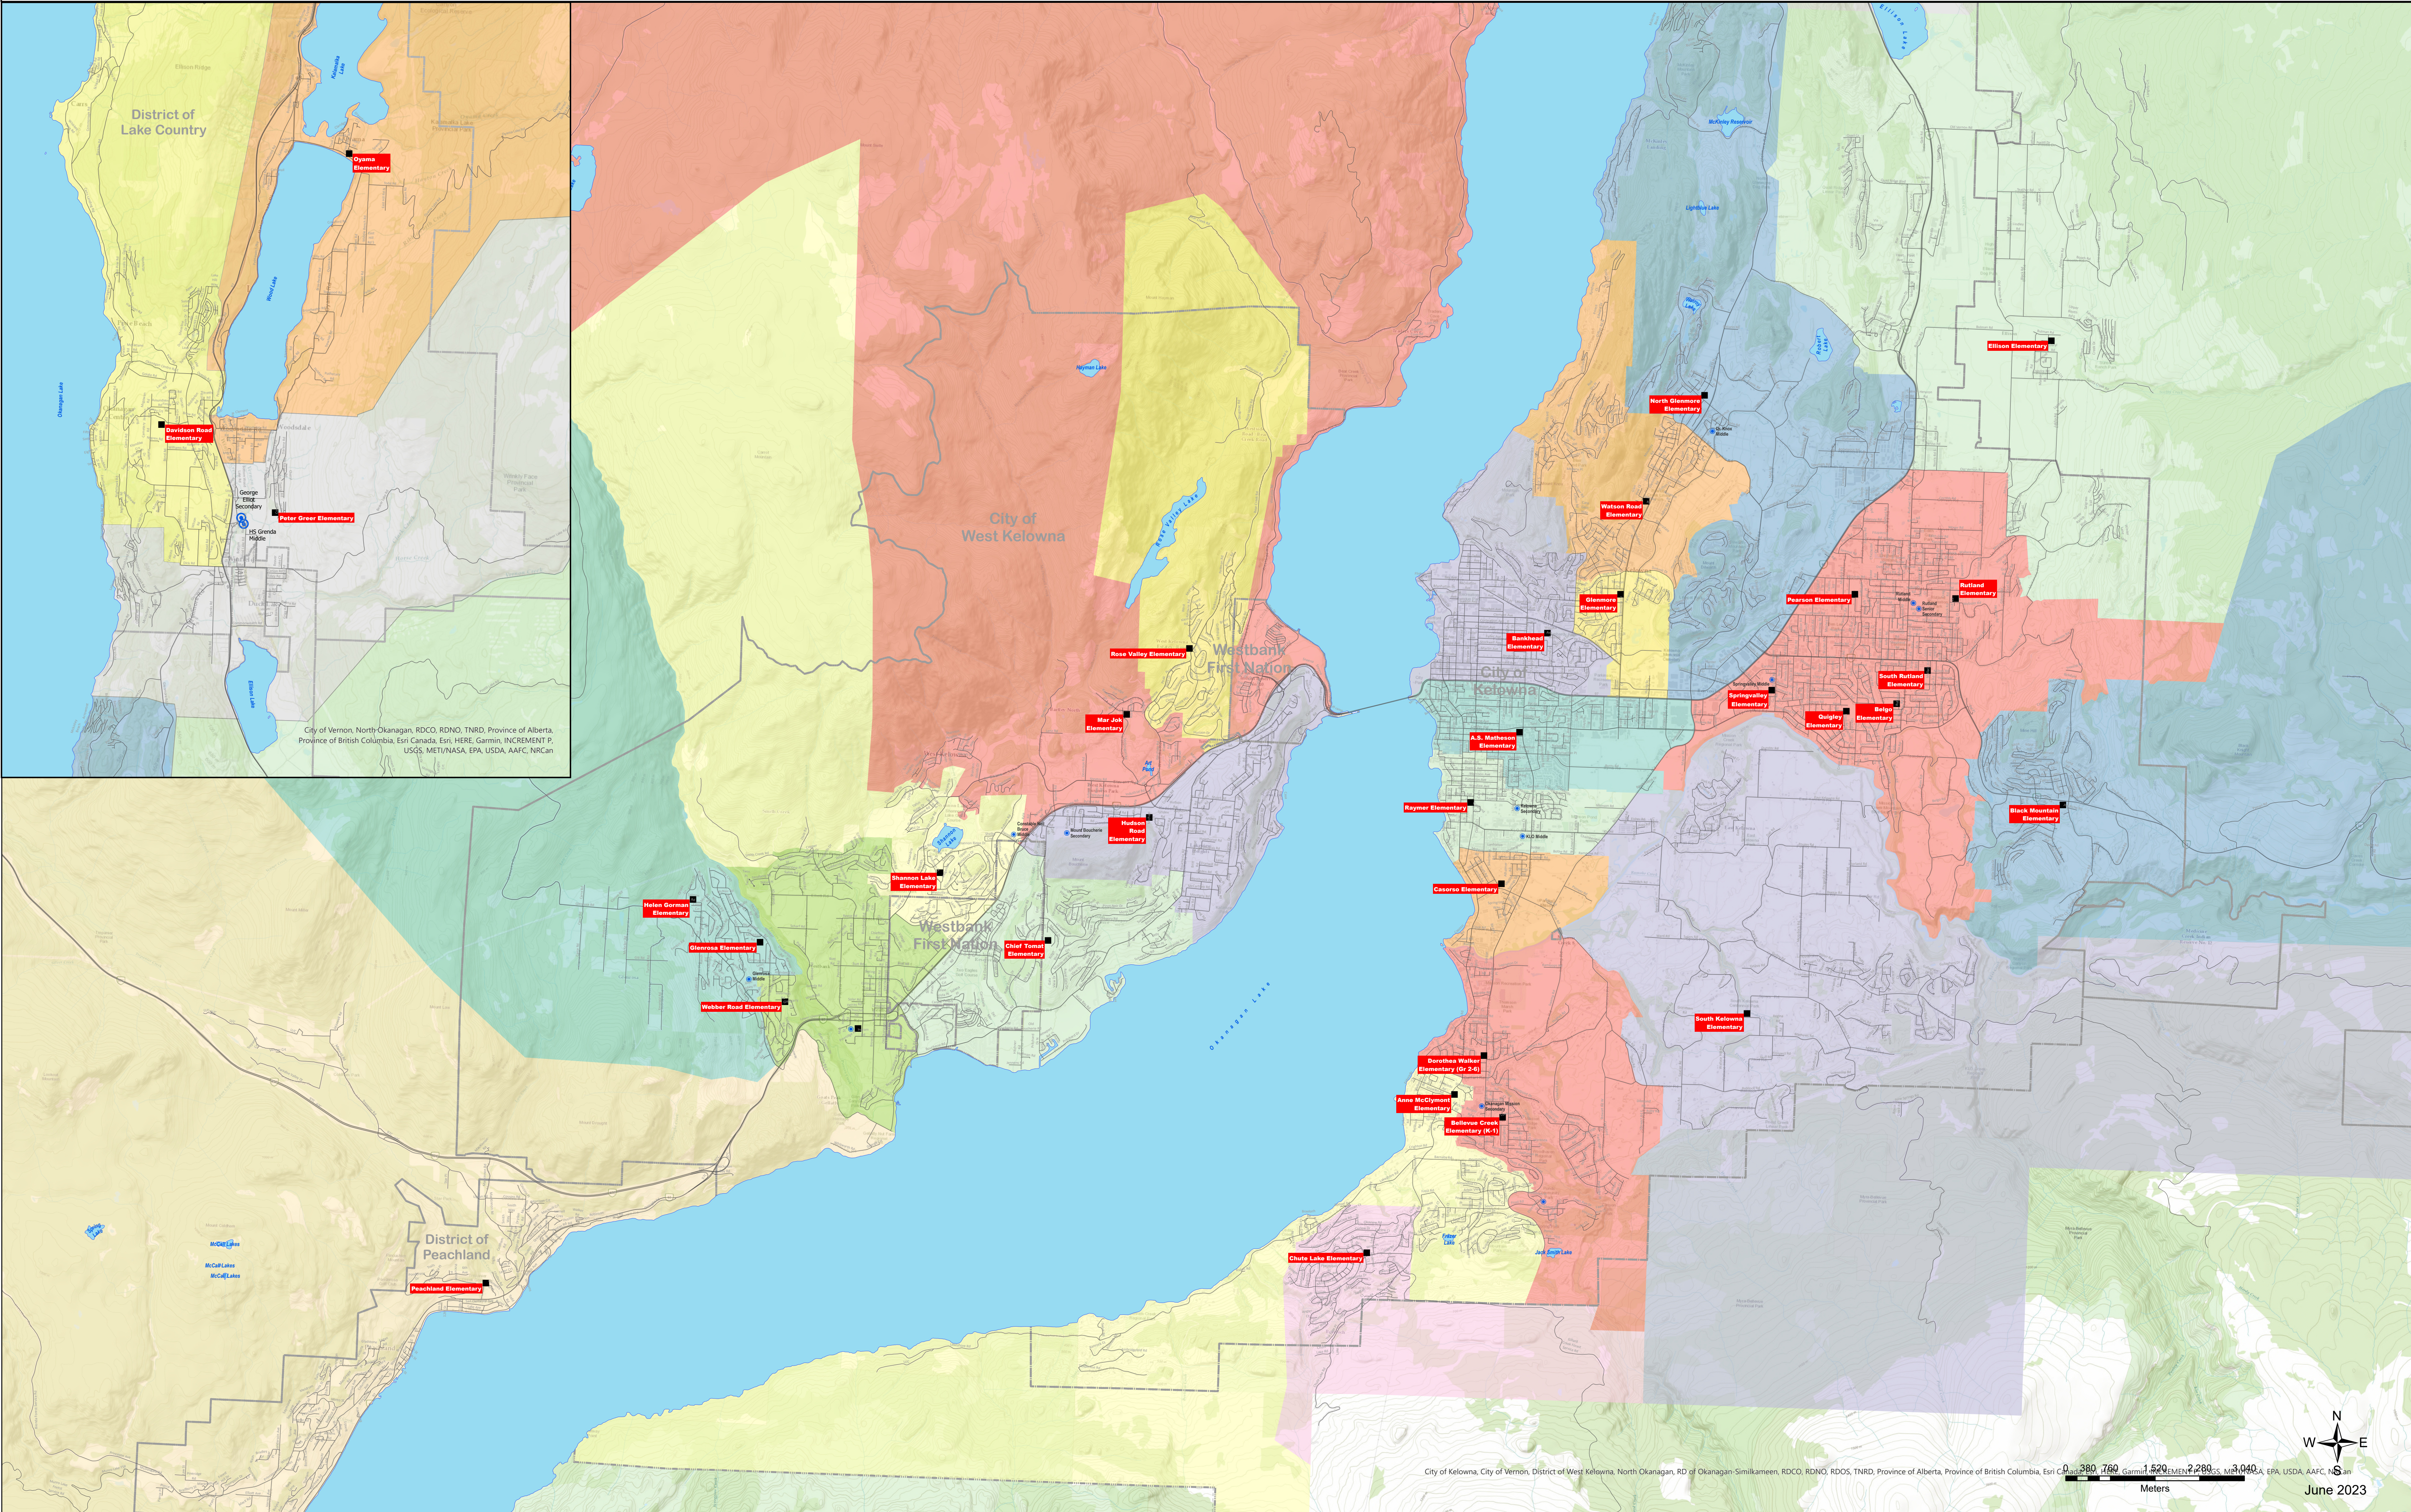

CENTRAL OKANAGAN PUBLIC SCHOOLS - ELEMENTARY CATCHMENT SCHOOL BOUNDARIES (SCHOOL YEAR 2023-24)