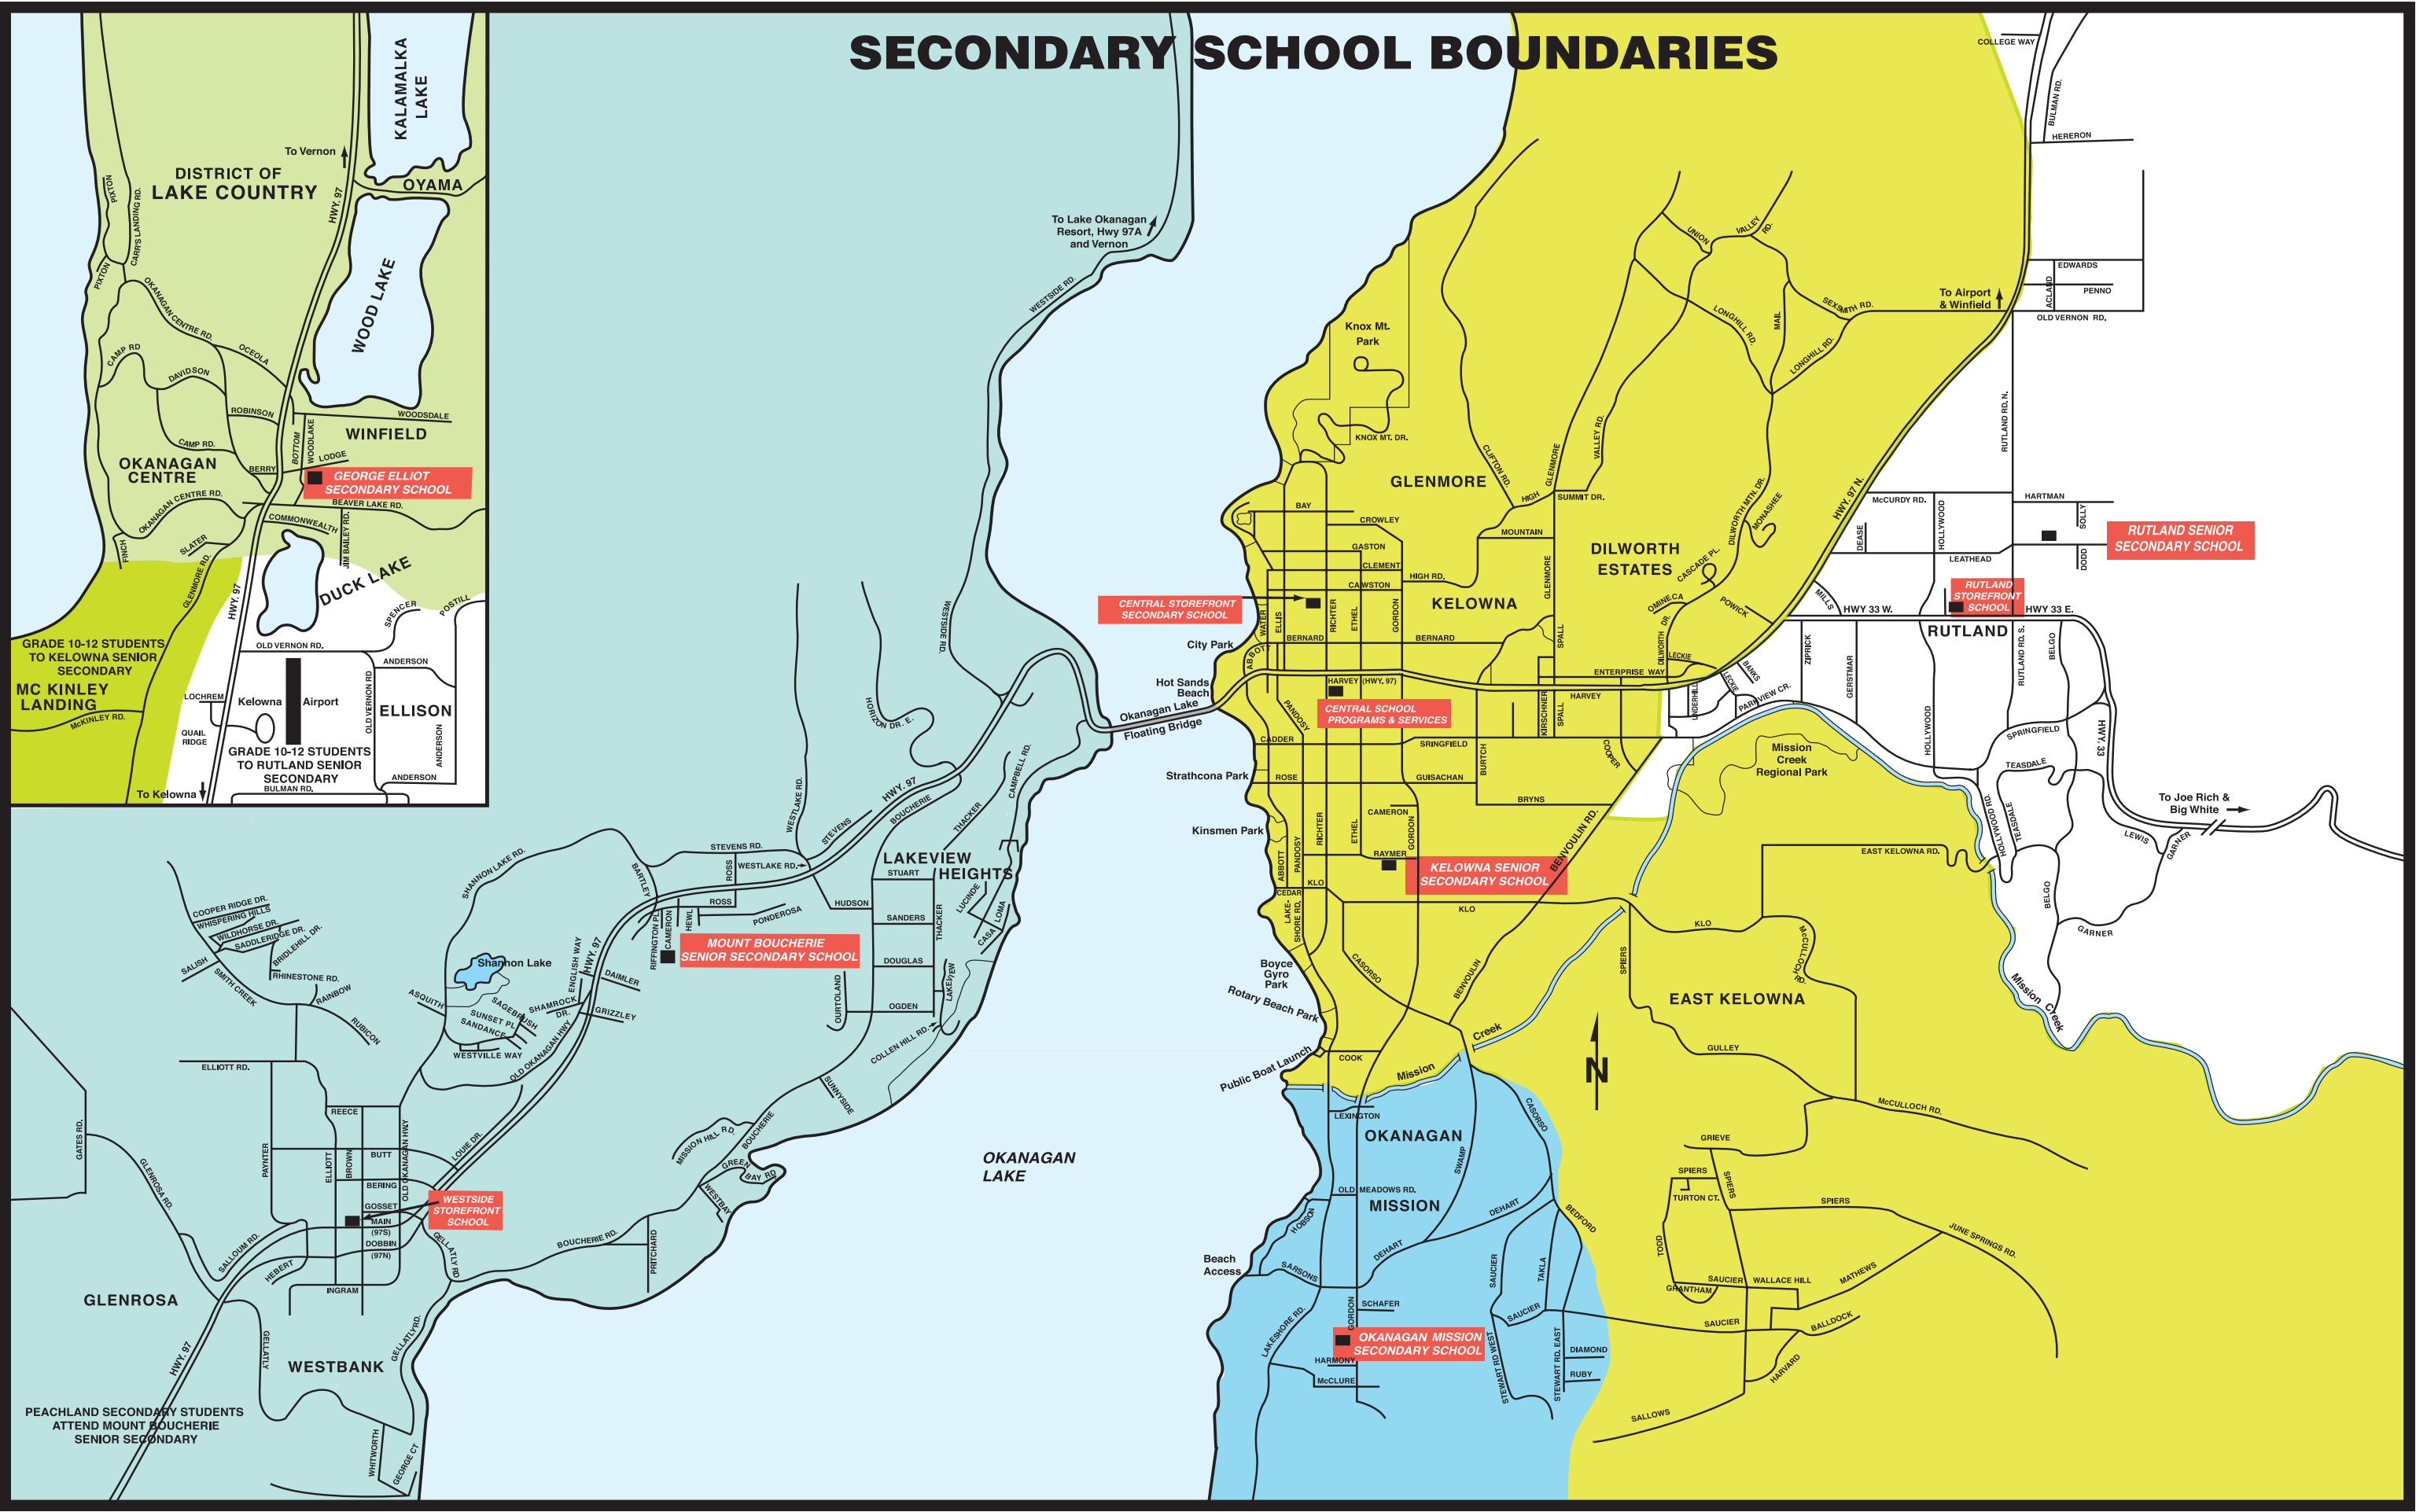

SECONDARY SCHOOL BOUNDARIES

GRADE 10-12 STUDENTS TO KELOWNA SENIOR SECONDARY
MC KINLEY LANDING

GRADE 10-12 STUDENTS TO RUTLAND SENIOR SECONDARY
BULMAN RD.

PEACHLAND SECONDARY STUDENTS ATTEND MOUNT BOUCHERIE SENIOR SECONDARY

CENTRAL STOREFRONT SECONDARY SCHOOL

CENTRAL SCHOOL PROGRAMS & SERVICES

KELOWNA SENIOR SECONDARY SCHOOL

RUTLAND SENIOR SECONDARY SCHOOL

RUTLAND STOREFRONT SCHOOL

MOUNT BOUCHERIE SENIOR SECONDARY SCHOOL

WESTSIDE STOREFRONT SCHOOL

OKANAGAN MISSION SECONDARY SCHOOL